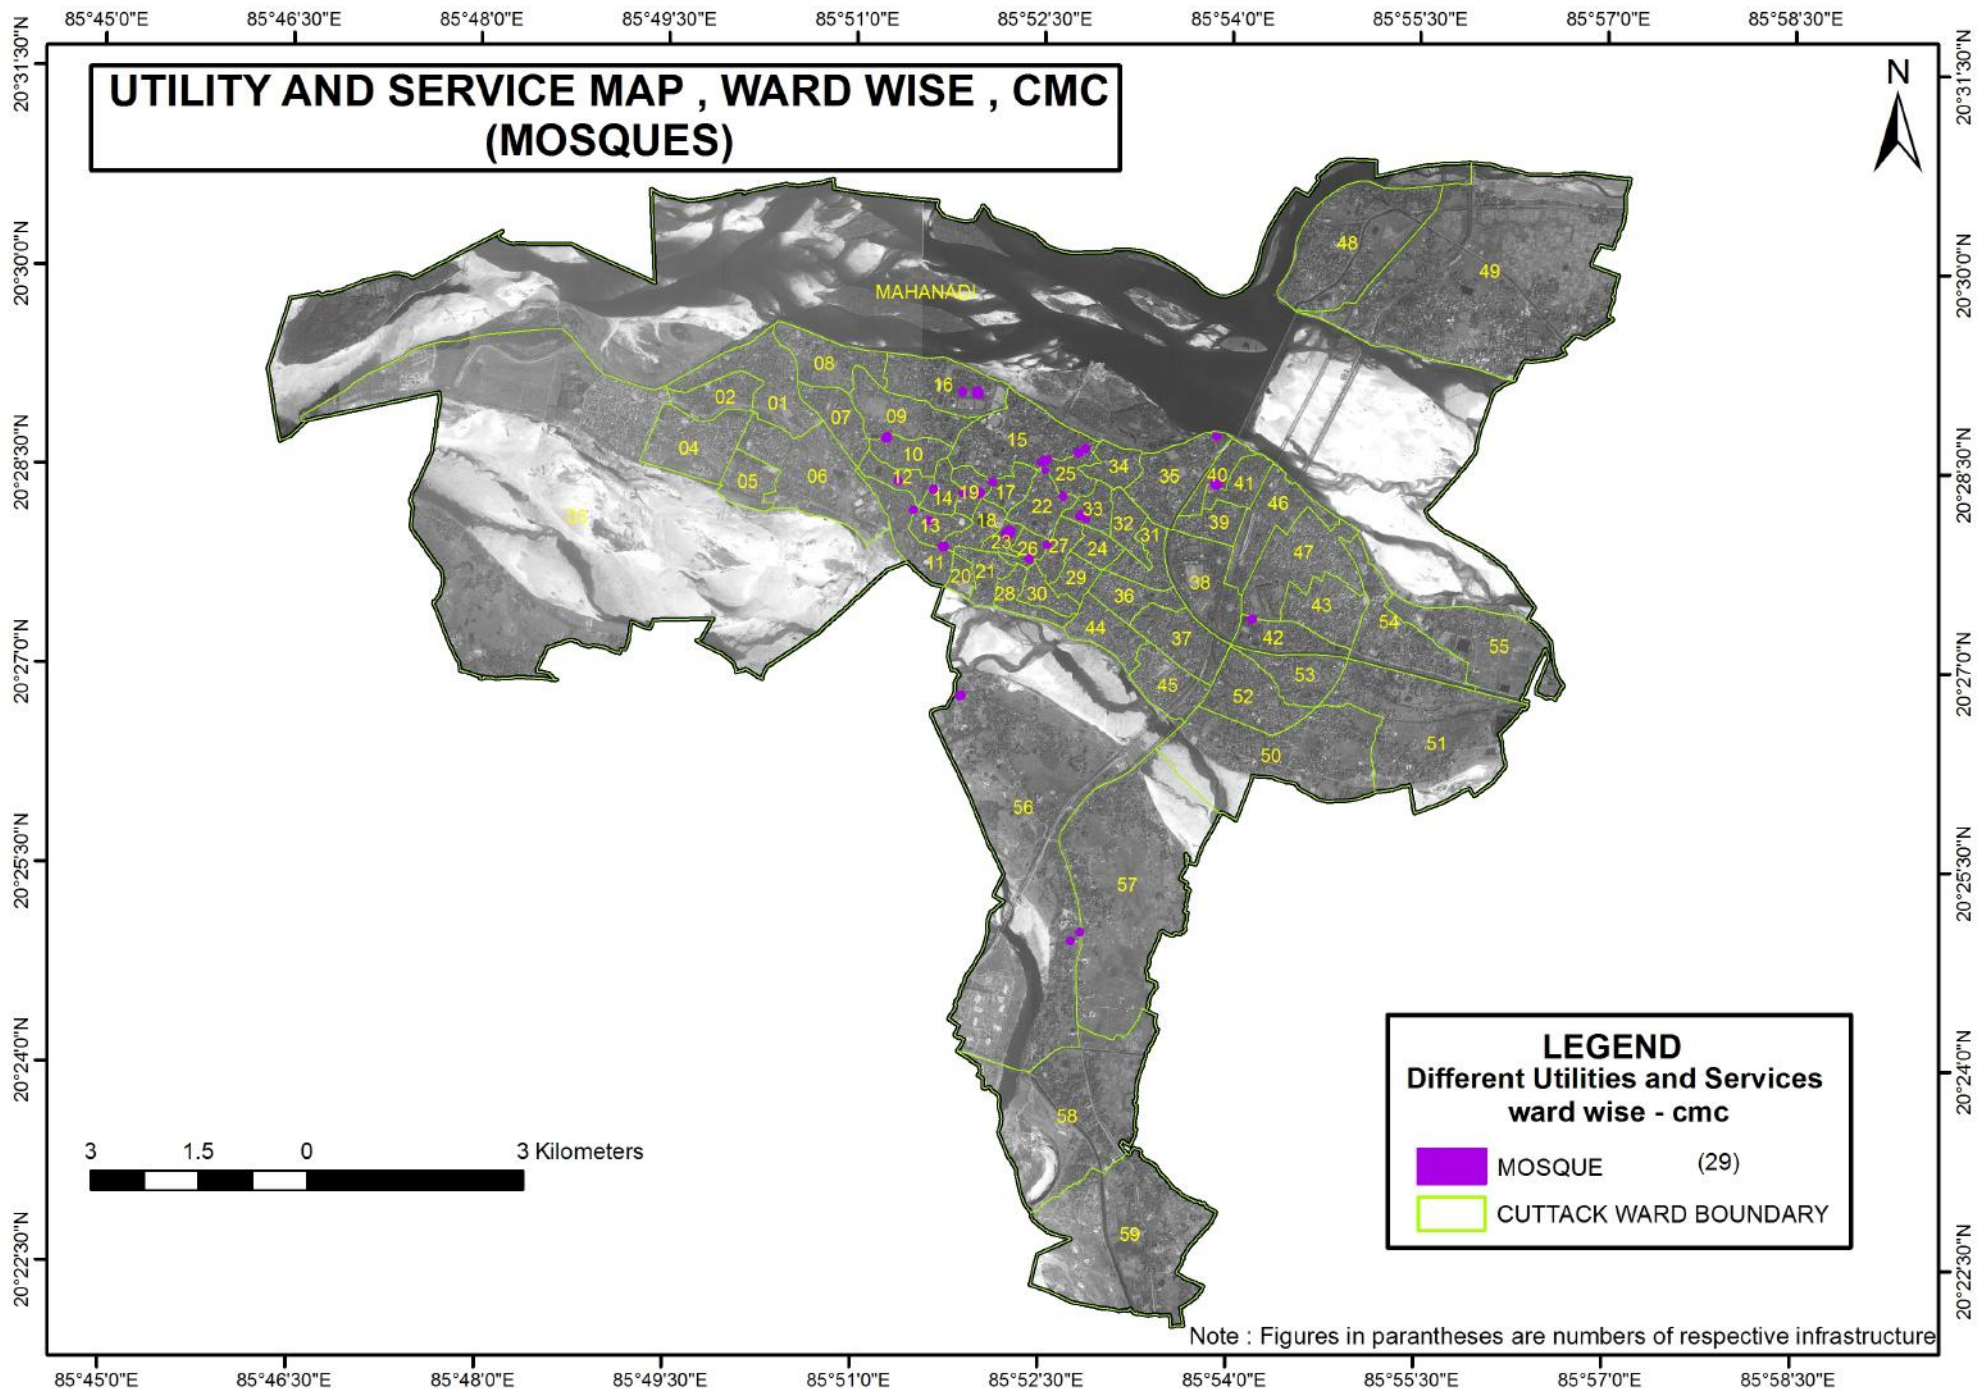

**UTILITY AND SERVICE MAP , WARD WISE , CMC
(MOSQUES)**

LEGEND
Different Utilities and Services ward wise - cmc

- MOSQUE (29)
- CUTTACK WARD BOUNDARY

Note : Figures in parantheses are numbers of respective infrastructure