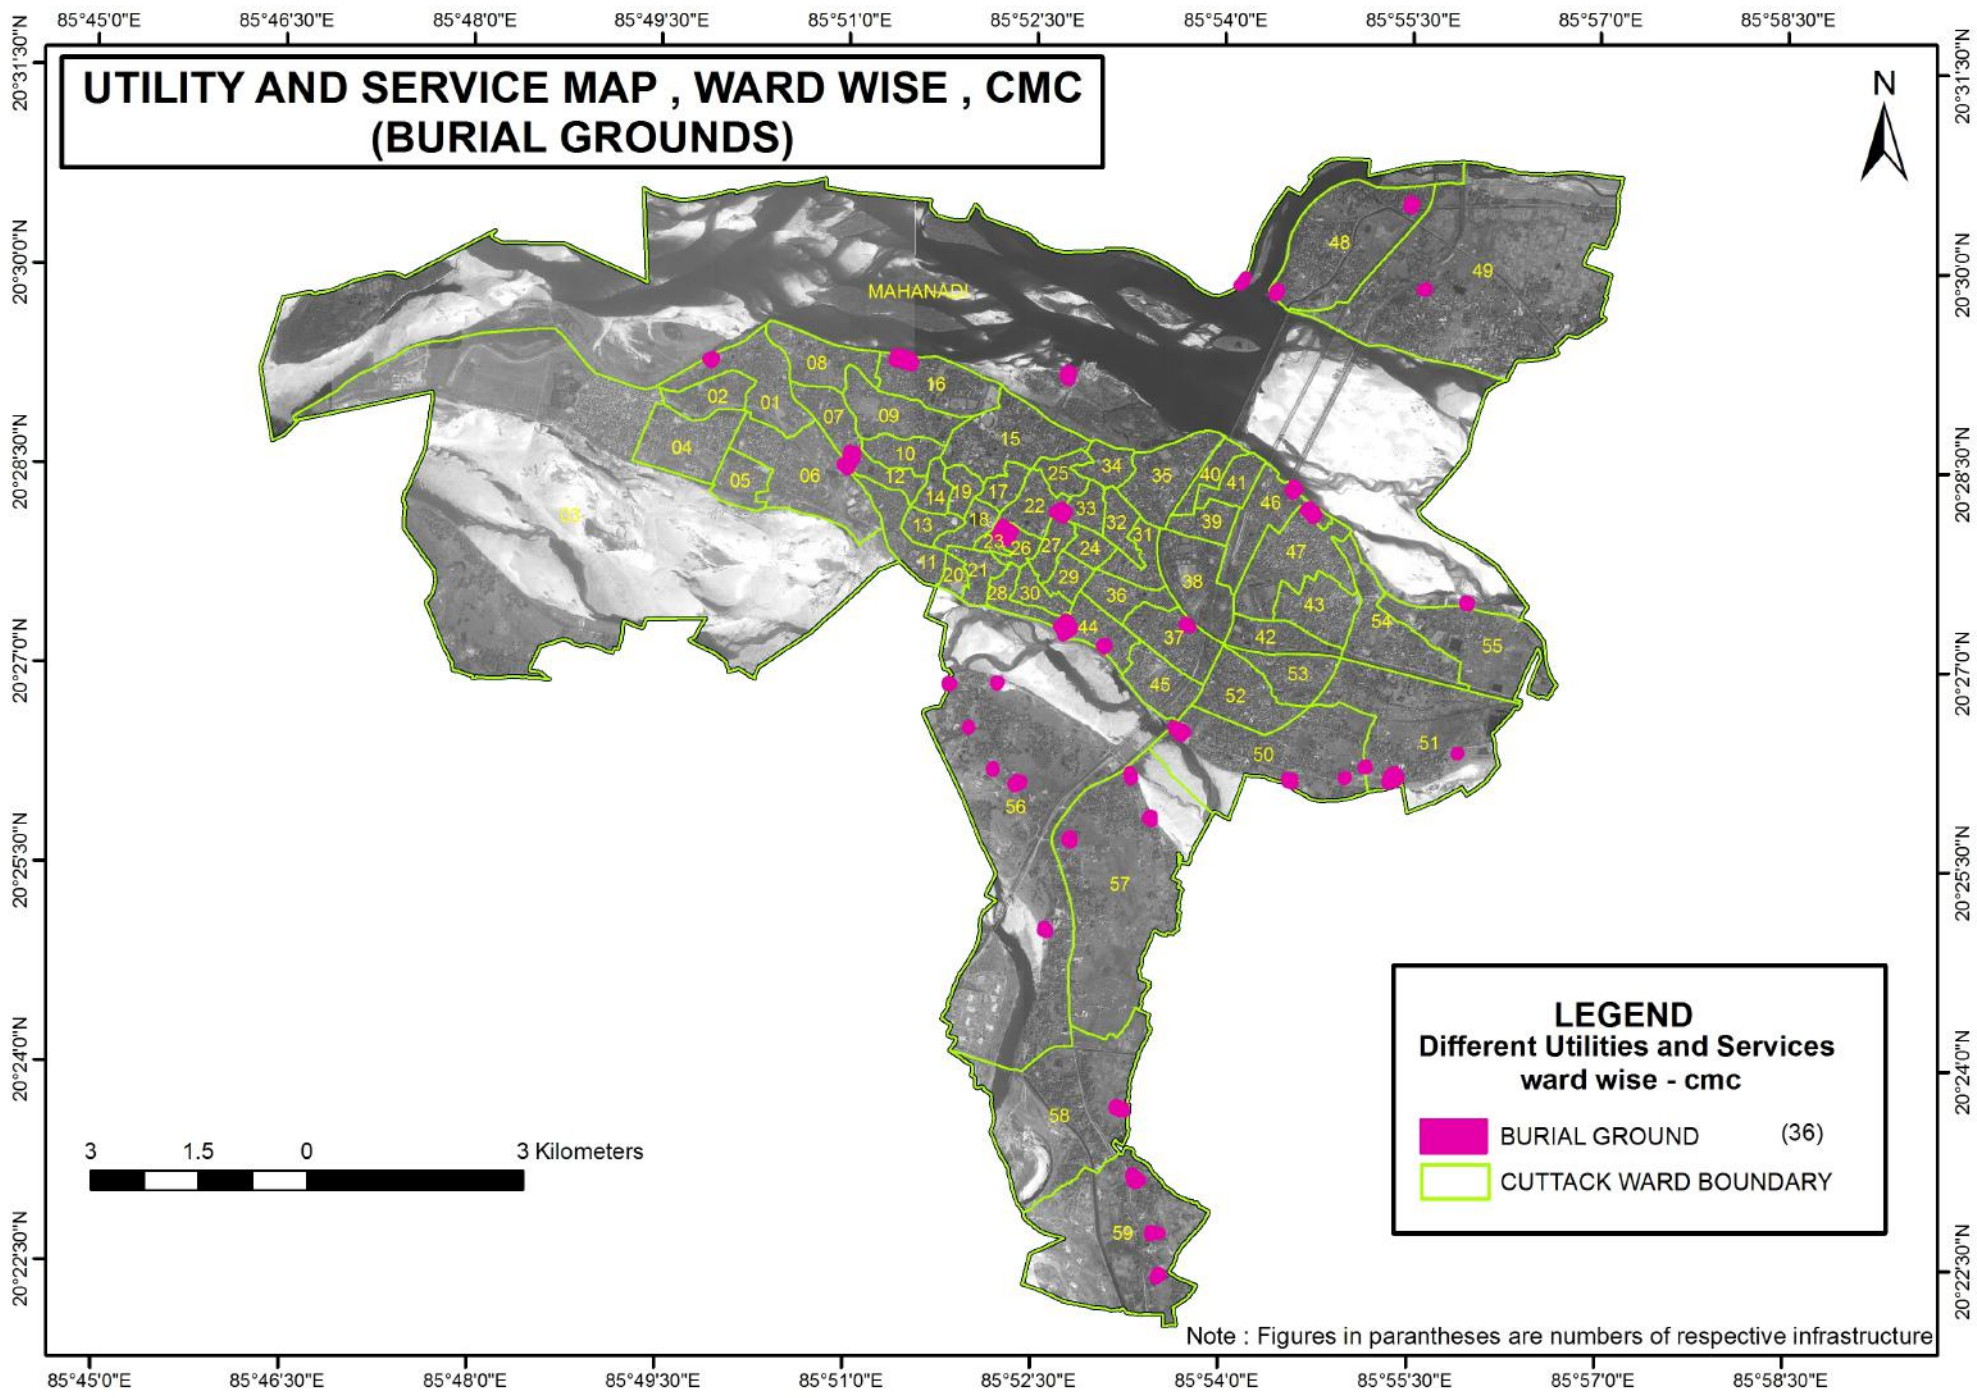

**UTILITY AND SERVICE MAP , WARD WISE , CMC
(BURIAL GROUNDS)**

LEGEND
Different Utilities and Services ward wise - cmc

- BURIAL GROUND (36)
- CUTTACK WARD BOUNDARY

Note : Figures in parantheses are numbers of respective infrastructure